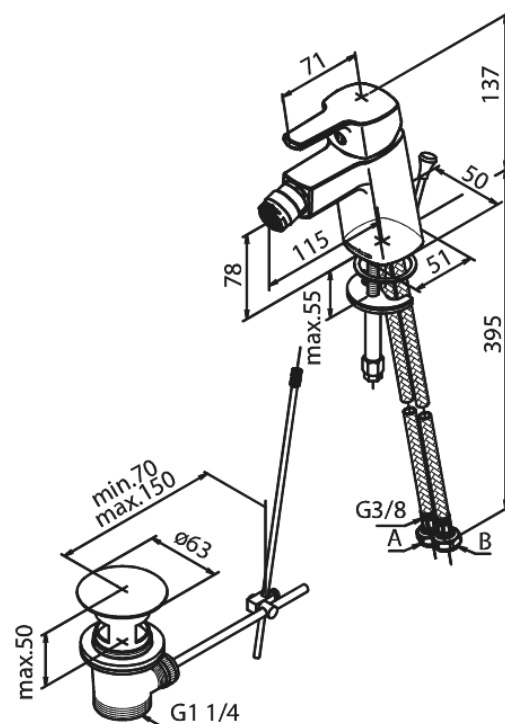

Product features

FM Mattsson Denmark ApS
Hvidkærvej 48, 5250 Odense SV, DK-56416218

+45 88 33 00 34 damixa-international@fmm-mora.com

Mere information på damixa.com

damixa