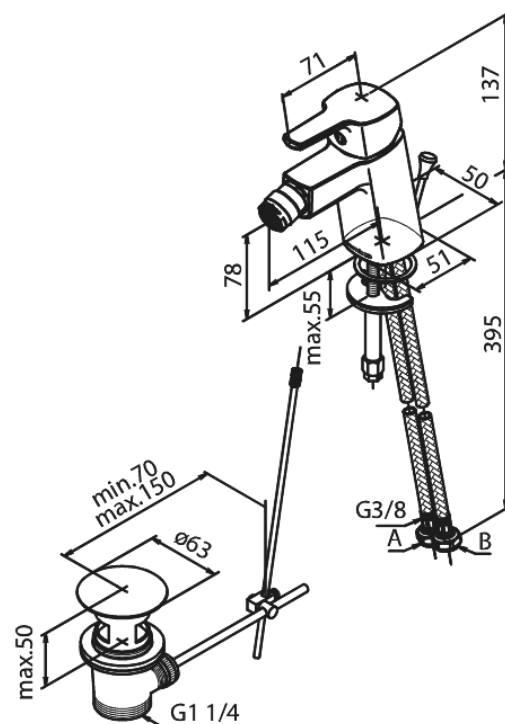

Product features

FM Mattsson Denmark ApS
Hvidkærvej 48, 5250 Odense SV, DK-56416218

+45 88 33 00 34 damixa-international@fmmattsongroup.com

Mere information på damixa.com

damixa