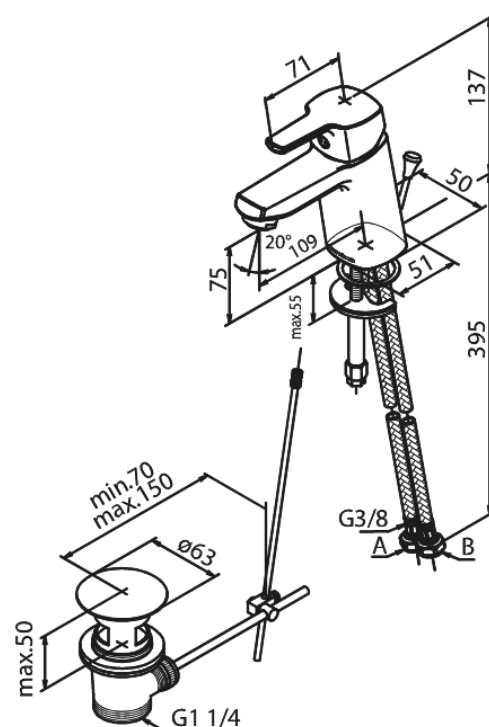

Product features

FM Mattsson Mora Group Denmark
Hvidkærvej 48, 5250 Odense SV, DK-56416218

+45 88 33 00 34 damixa-international@fmm-mora.com

Mere information på damixa.com

damixa