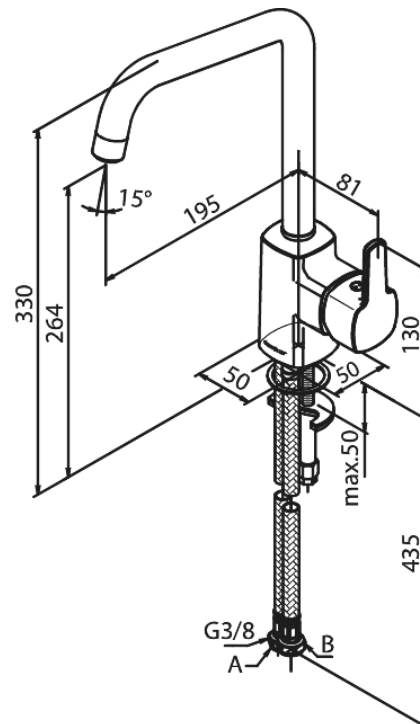

Product features

FM Mattsson Mora Group Denmark
Hvidkærvej 48, 5250 Odense SV, DK-56416218

+45 88 33 00 34 damixa-international@fmm-mora.com

Mere information på damixa.com

damixa