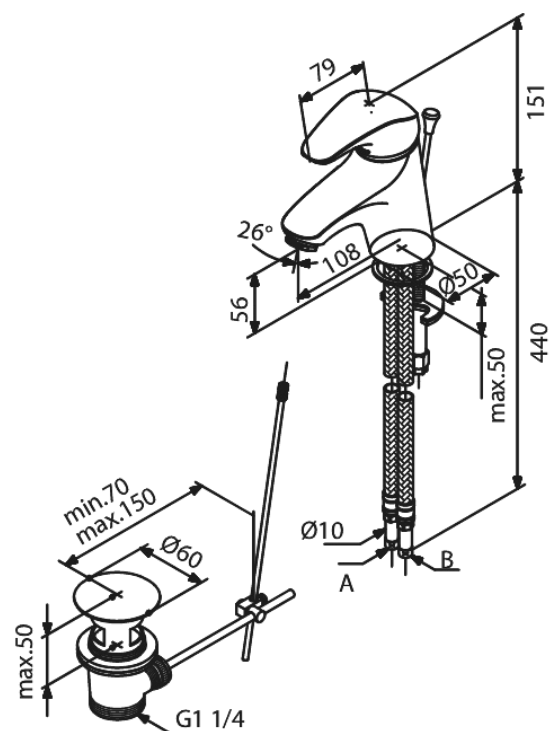

Product features

FM Mattsson Mora Group Denmark
Østbirkvej 2, DK-5240 Odense NØ - DK-56416218

+45 88 33 00 34 damixa-international@fmm-mora.com

Mere information på damixa.com

damixa