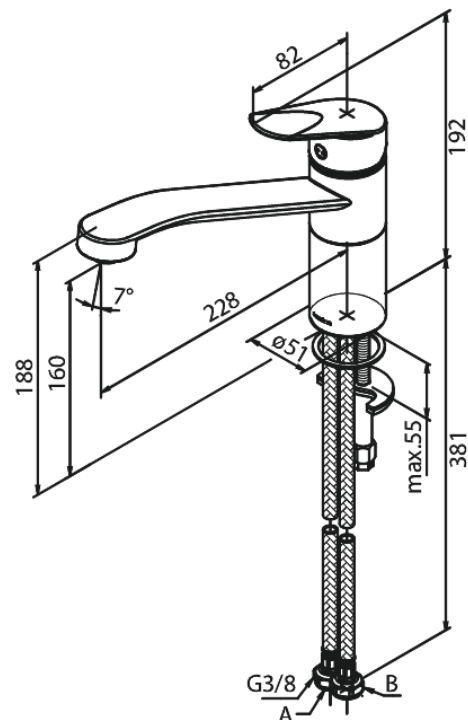

FM Mattsson Denmark ApS
Hvidkærvej 48, 5250 Odense SV, DK-56416218

+45 88 33 00 34 danmark@fmmattssongroup.com

Mere information på damixa.com

damixa