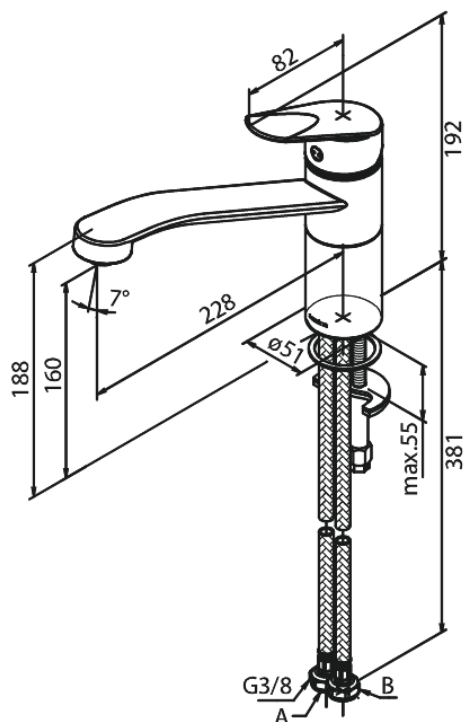

FM Mattsson Denmark ApS
Hvidkærvej 48, 5250 Odense SV, DK-56416218

+45 88 33 00 34 damixa-international@fmmattsongroup.com

Mere information på damixa.com

damixa