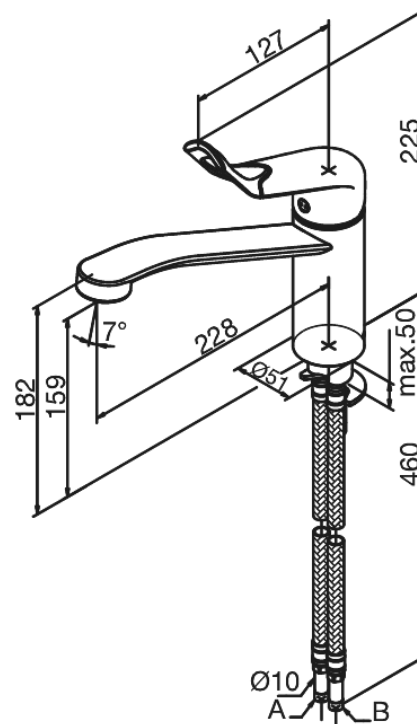

Product features

FM Mattsson Denmark ApS
Hvidkærvej 48, 5250 Odense SV, DK-56416218

+45 88 33 00 34 damixa-international@fmmattsongroup.com

Mere information på damixa.com

damixa