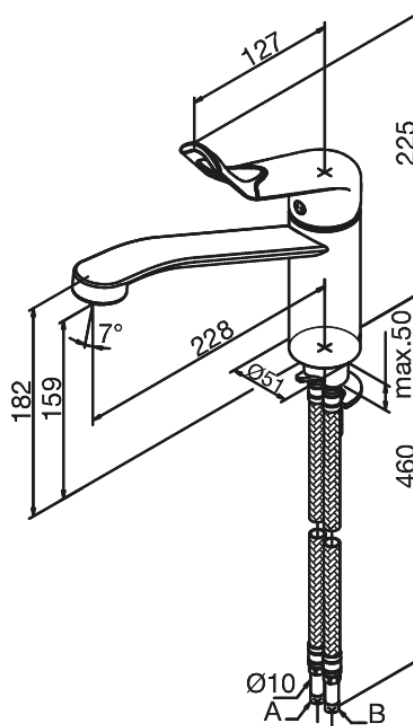

Product features

FM Mattsson Mora Group Denmark
Østbirkvej 2, DK-5240 Odense NØ - DK-56416218

+45 88 33 00 34 damixa-international@fmm-mora.com

Mere information på damixa.com

damixa