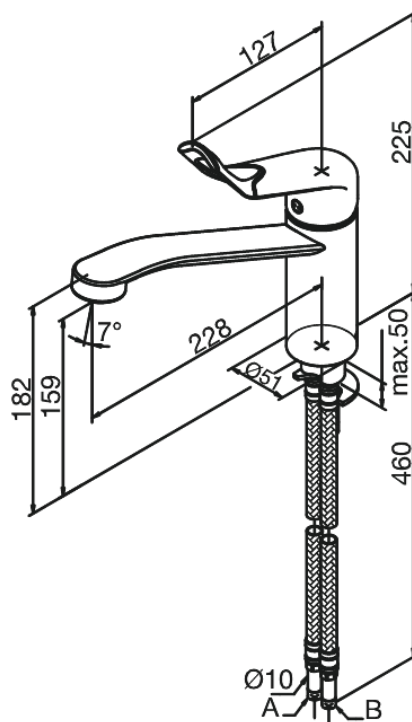

Product features

FM Mattsson Denmark ApS
Hvidkærvej 48, 5250 Odense SV, DK-56416218

+45 88 33 00 34 danmark@fmmattssongroup.com

Mere information på damixa.com

damixa