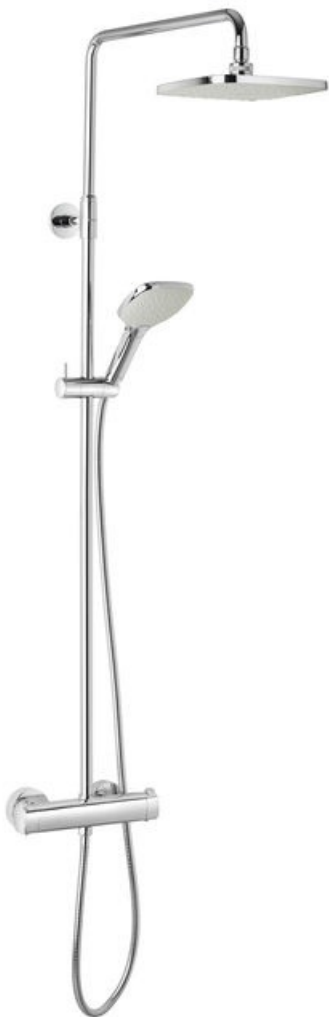

Pine

Shower System

Article no.: 579700000
Finish: Chrome
Series: Pine

EAN no.: 5708516821533

Standard features:

Ceramic cartridge
Head Shower max. 9 l/m / Hand Shower max. 6 l/m
Integrated diverter
Standard 150mm centres
With 3/4" wall plates & eccentric unions
3 spray modes
1500 mm metal hose
Including headshower, handshower and hose