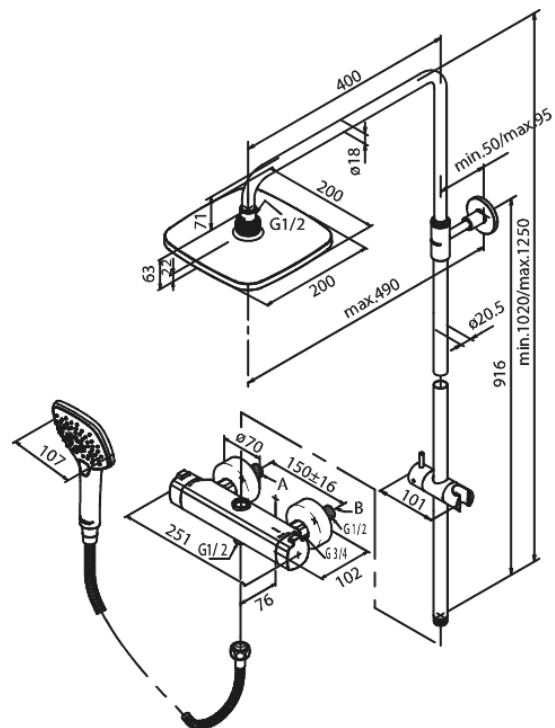

Product features

FM Mattsson Mora Group Denmark
Hvidkærvej 48, 5250 Odense SV, DK-56416218

+45 88 33 00 34 damixa-international@fmm-mora.com

Mere information på damixa.com

damixa