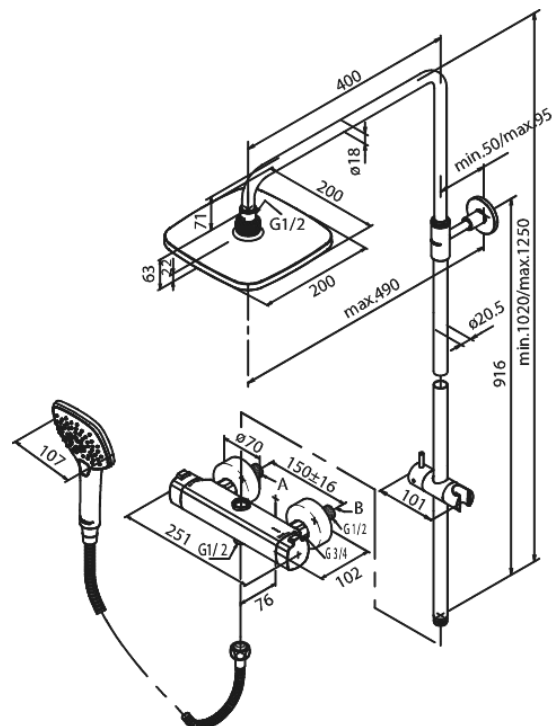

Product features

reddot award
winner

FM Mattsson Mora Group Denmark
Østbirkvej 2, DK-5240 Odense NØ

+45 88 33 00 34 damixa-international@fmm-mora.com

Mere information på DK-56416218

damixa