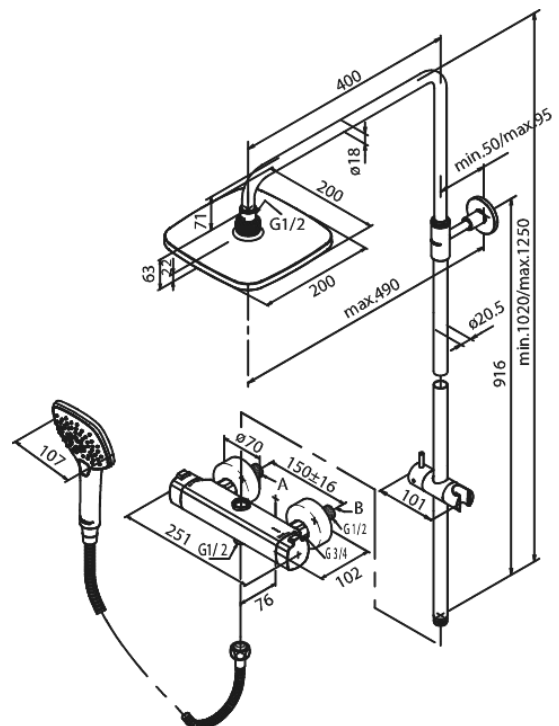

Product features

reddot award
winner

FM Mattsson Denmark ApS
Hvidkærvej 48, 5250 Odense SV, DK-56416218

+45 88 33 00 34 damixa-international@fmmattssongroup.com

Mere information på damixa.com

damixa