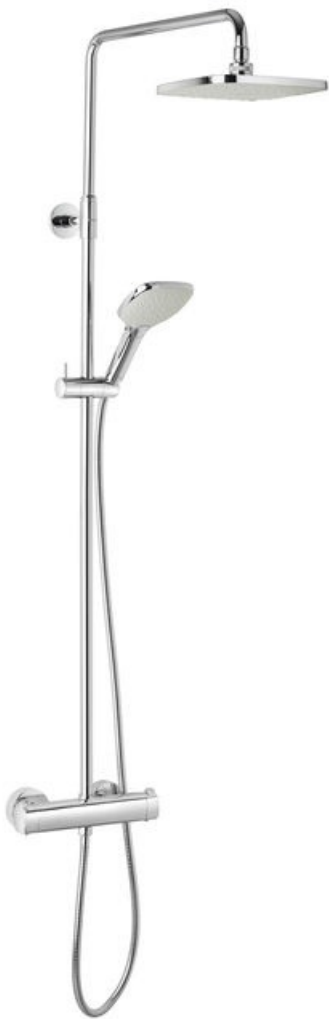

# Pine

# Shower System

**Article no.:** 579700000  
**Finish:** Chrome  
**Series:** Pine

**EAN no.:** 5708516821533

## Standard features:

Ceramic cartridge  
Head Shower max. 9 l/m / Hand Shower max. 6 l/m  
Integrated diverter  
Standard 150mm centres  
With 3/4" wall plates & eccentric unions  
3 spray modes  
1500 mm metal hose  
Including headshower, handshower and hose