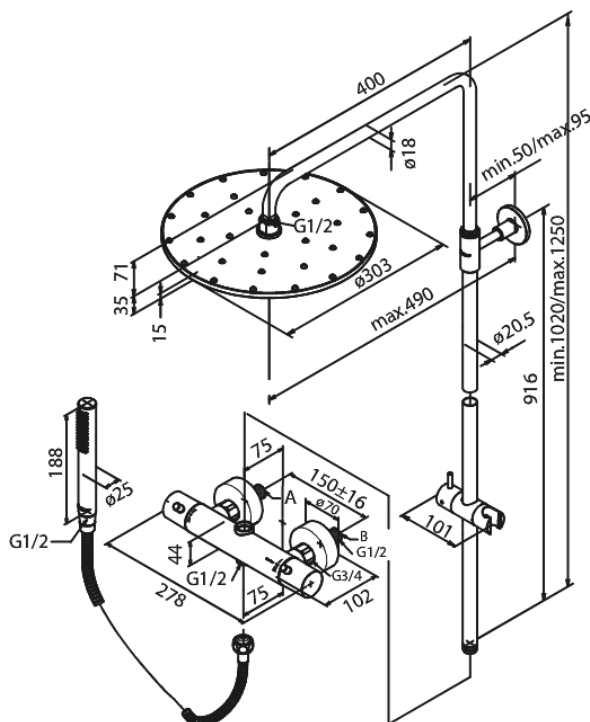

Product features

FM Mattsson Denmark ApS
Hvidkærvej 48, 5250 Odense SV, DK-56416218

+45 88 33 00 34 damixa-international@fmmattsongroup.com

Mere information på damixa.com

damixa