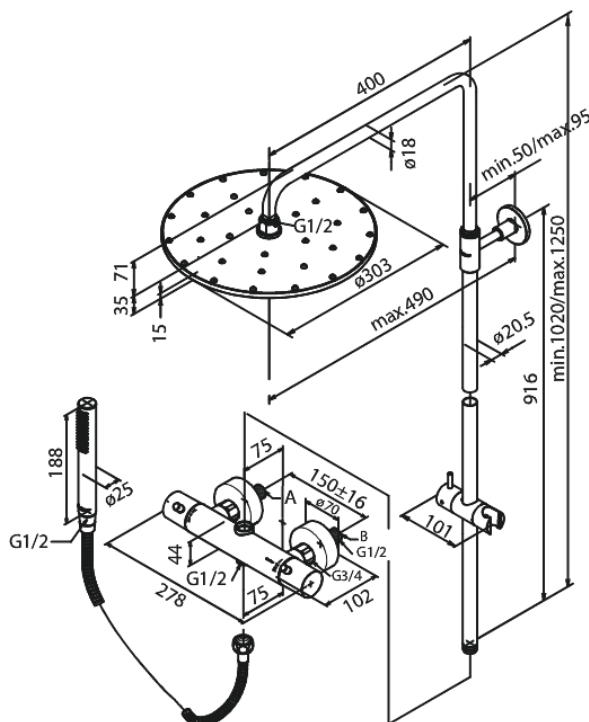

Product features

FM Mattsson Denmark ApS
Hvidkærvej 48, 5250 Odense SV, DK-56416218

+45 88 33 00 34 danmark@fmmattssongroup.com

Mere information på damixa.com

damixa