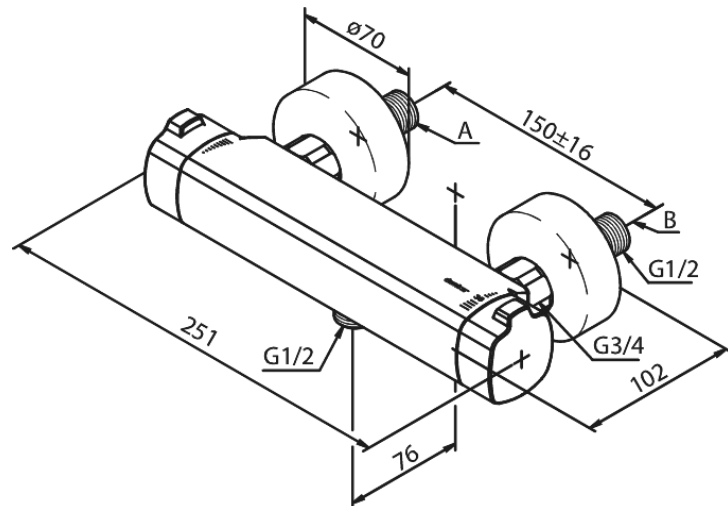

FM Mattsson Denmark ApS
Hvidkærvej 48, 5250 Odense SV, DK-56416218

+45 88 33 00 34 damixa-international@fmmattsongroup.com

Mere information på damixa.com

damixa