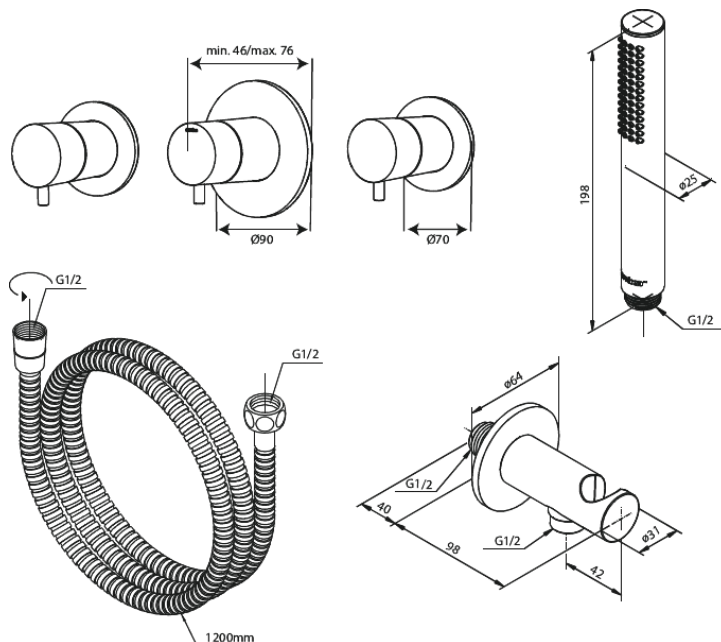

Product features

FM Mattsson Denmark ApS
Hvidkærvej 48, 5250 Odense SV, DK-56416218

+45 88 33 00 34 danmark@fmmattssongroup.com

Mere information på damixa.com

damixa