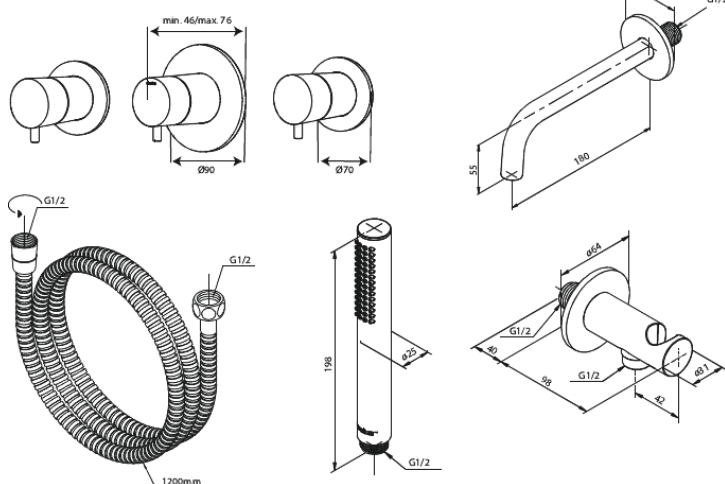

FM Mattsson Denmark ApS
Hvidkærvej 48, 5250 Odense SV, DK-56416218

+45 88 33 00 34 danmark@fmmattssongroup.com

Mere information på damixa.com

damixa