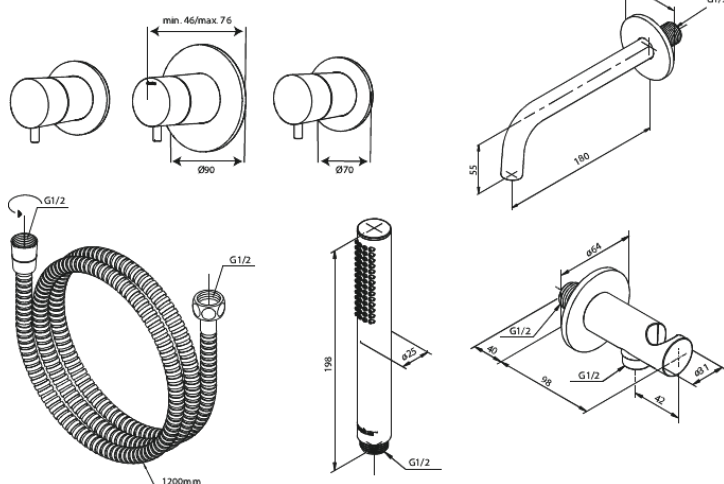

FM Mattsson Denmark ApS
Hvidkærvej 48, 5250 Odense SV, DK-56416218

+45 88 33 00 34 danmark@fmmattssongroup.com

Mere information på damixa.com

damixa