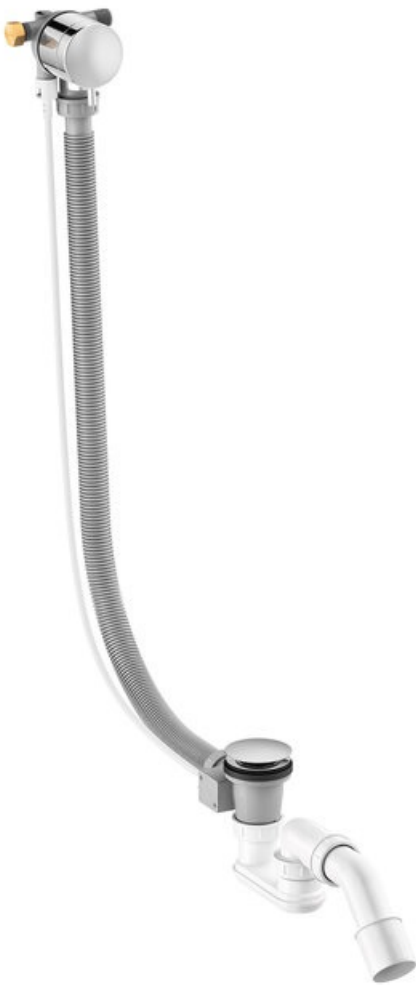

Concealed

Bath waste - with water outlet

Article no.: 238900000
Finish: Chrome
Series: Concealed

EAN no.: 5708516841791

Standard features:

Water consumption max 47 l/min

FM Mattsson Denmark ApS
Hvidkærvej 48, 5250 Odense SV, DK-56416218