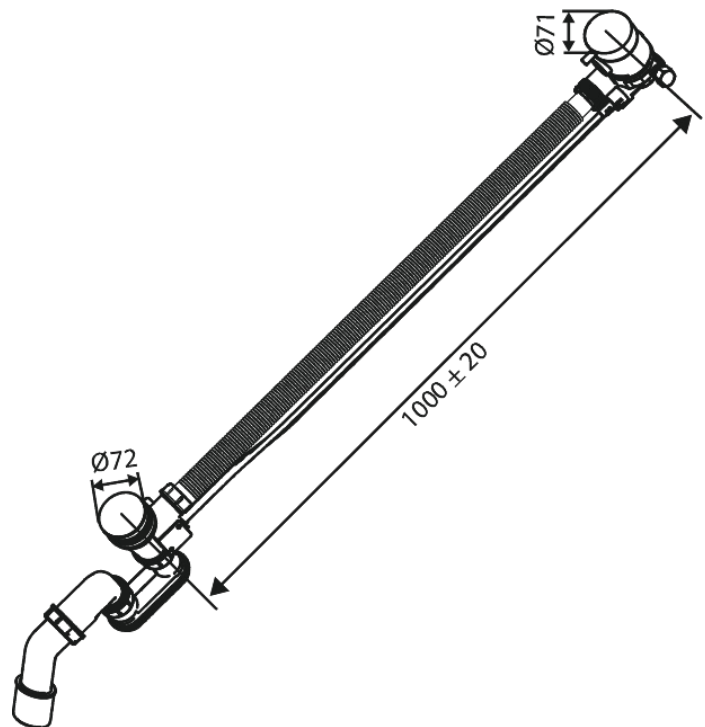

Concealed

Bath waste - with water outlet

Article no.: 238900000
Finish: Chrome
Series: Concealed

EAN no.: 5708516841791

Standard features:

Water consumption max 47 l/min

FM Mattsson Denmark ApS
Hvidkærvej 48, 5250 Odense SV, DK-56416218