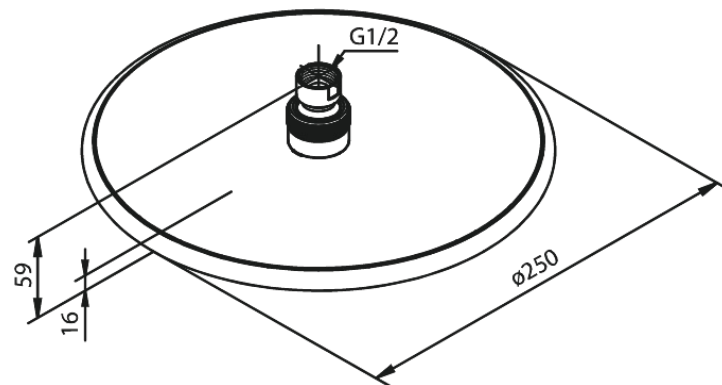

Silhouet Bell

Article no.: 766635500
Finish: Graphite Grey PVD
Series: Silhouet

EAN no.: 5708516837558

Standard features:

Water consumption max.9 l/min
Ø250mm

Product features

FM Mattsson Denmark ApS
Hvidkærvej 48, 5250 Odense SV, DK-56416218