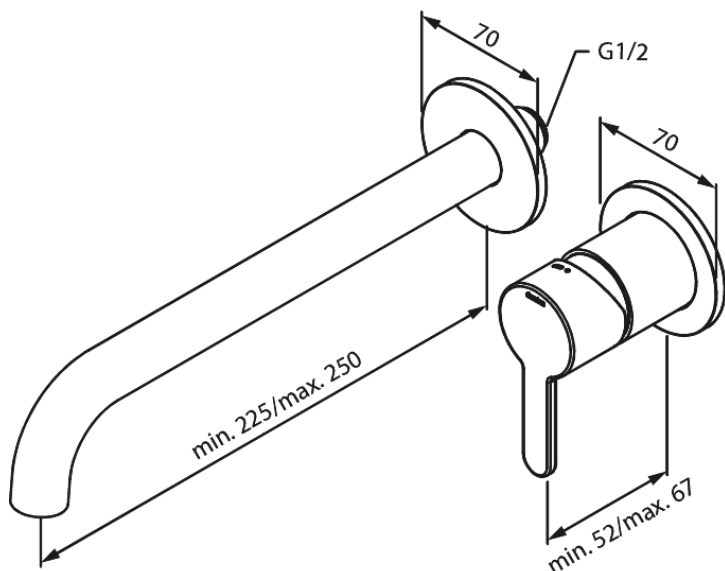

FM Mattsson Denmark ApS
Hvidkærvej 48, 5250 Odense SV, DK-56416218

+45 88 33 00 34 danmark@fmmattssongroup.com

Mere information på damixa.com

damixa