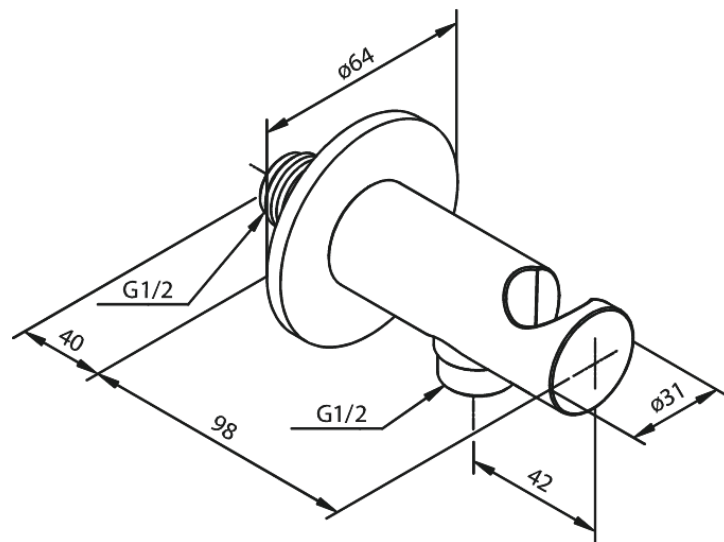

Concealed

Outlet elbow with shower holder

Article no.: 484465500
Finish: Graphite Grey PVD
Series: Concealed

EAN no.: 5708516837480

FM Mattsson Denmark ApS
Hvidkærvej 48, 5250 Odense SV, DK-56416218

+45 88 33 00 34 damixa-international@fmmattssongroup.com