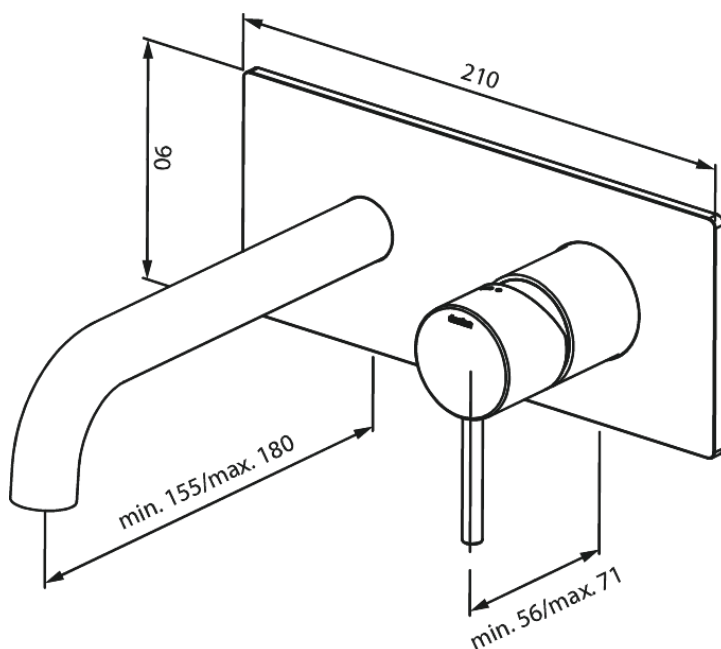

Product features

FM Mattsson Denmark ApS
Hvidkærvej 48, 5250 Odense SV, DK-56416218

+45 88 33 00 34 danmark@fmmattssongroup.com

Mere information på damixa.com

damixa