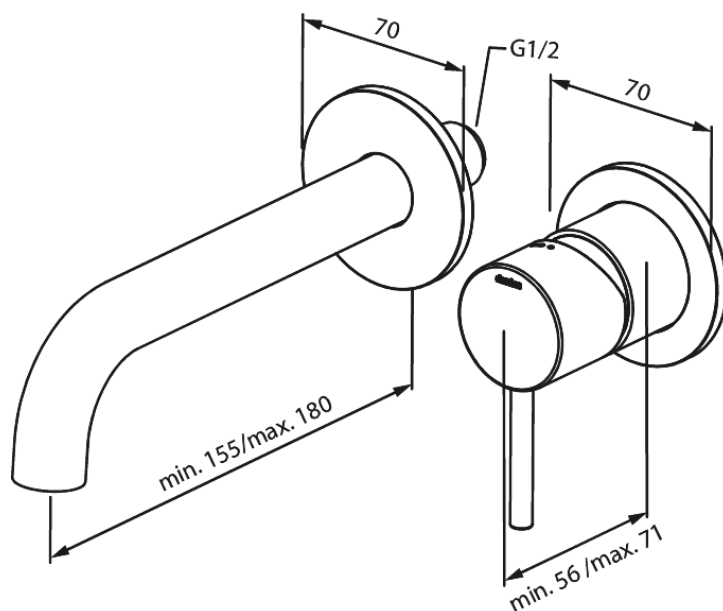

Product features

FM Mattsson Denmark ApS
Hvidkærvej 48, 5250 Odense SV, DK-56416218

+45 88 33 00 34 danmark@fmmattssongroup.com

Mere information på damixa.com

damixa