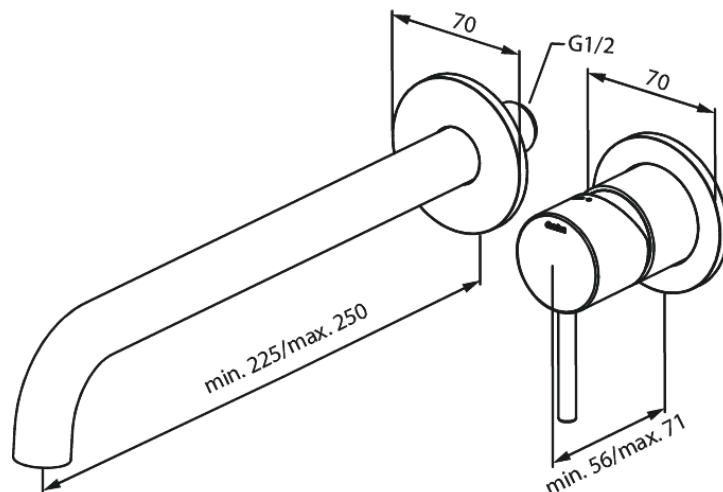

FM Mattsson Denmark ApS
Hvidkærvej 48, 5250 Odense SV, DK-56416218

+45 88 33 00 34 damixa-international@fmmattssongroup.com

Mere information på damixa.com

damixa