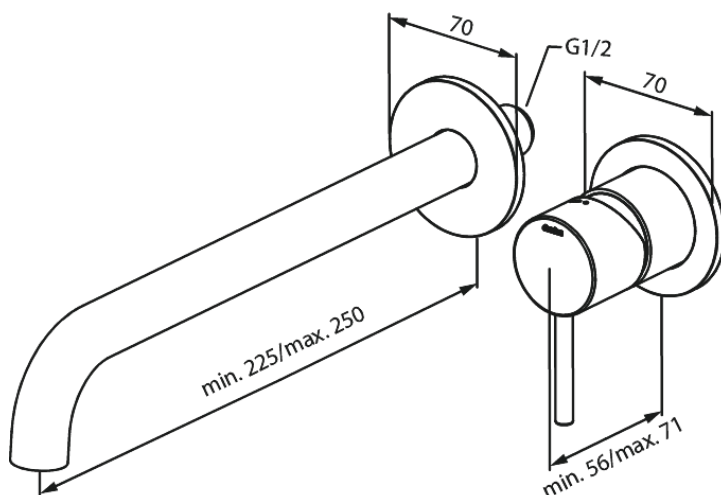

FM Mattsson Denmark ApS
Hvidkærvej 48, 5250 Odense SV, DK-56416218

+45 88 33 00 34 damixa-international@fmmattssongroup.com

Mere information på damixa.com

damixa