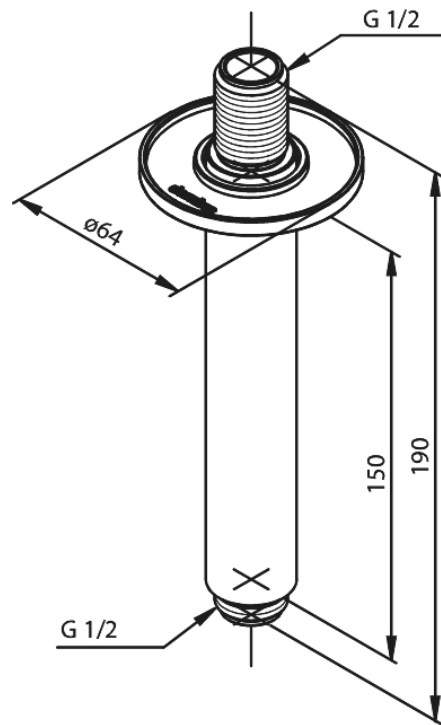

# Shower Arm - Ceiling Mounted

**Article no.:** 766187700  
**Finish:** Polished Brass PVD  
**Series:** Concealed

**EAN no.:** 5708516834571

FM Mattsson Denmark ApS  
Hvidkærvej 48, 5250 Odense SV, DK-56416218