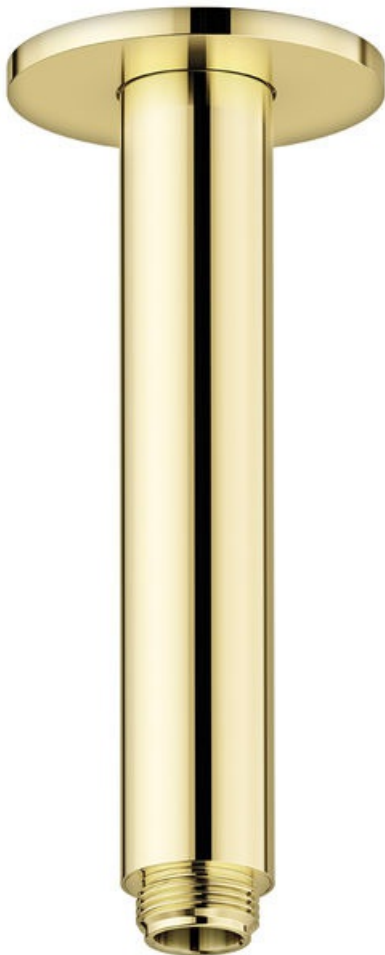

Concealed

# Shower Arm - Ceiling Mounted

**Article no.:** 766187700  
**Finish:** Polished Brass PVD  
**Series:** Concealed

**EAN no.:** 5708516834571

FM Mattsson Denmark ApS  
Hvidkærvej 48, 5250 Odense SV, DK-56416218