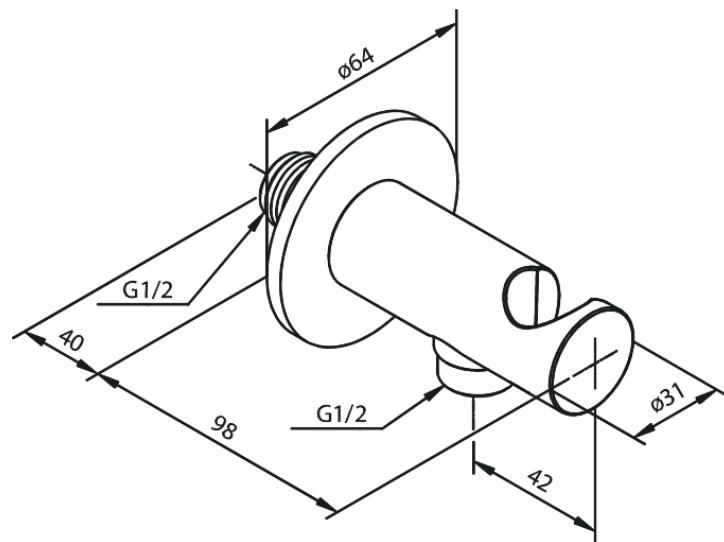

Concealed

Outlet elbow with shower holder

Article no.: 484468700
Finish: Brushed Copper PVD
Series: Concealed

EAN no.: 5708516834519

FM Mattsson Denmark ApS
Hvidkærvej 48, 5250 Odense SV, DK-56416218

+45 88 33 00 34 danmark@fmmattssongroup.com