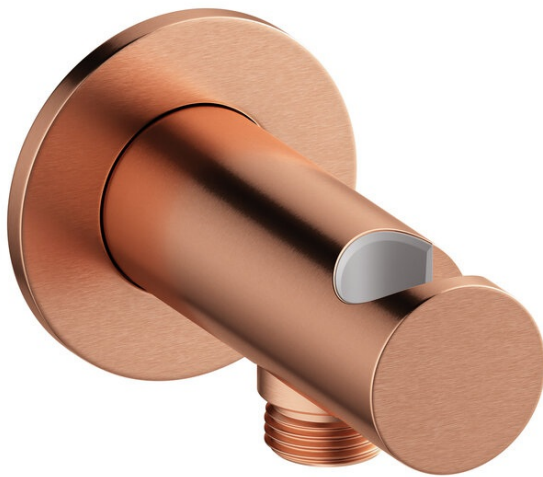

Concealed

Outlet elbow with shower holder

Article no.: 484468700
Finish: Brushed Copper PVD
Series: Concealed

EAN no.: 5708516834519

FM Mattsson Denmark ApS
Hvidkærvej 48, 5250 Odense SV, DK-56416218

+45 88 33 00 34 danmark@fmmattssongroup.com