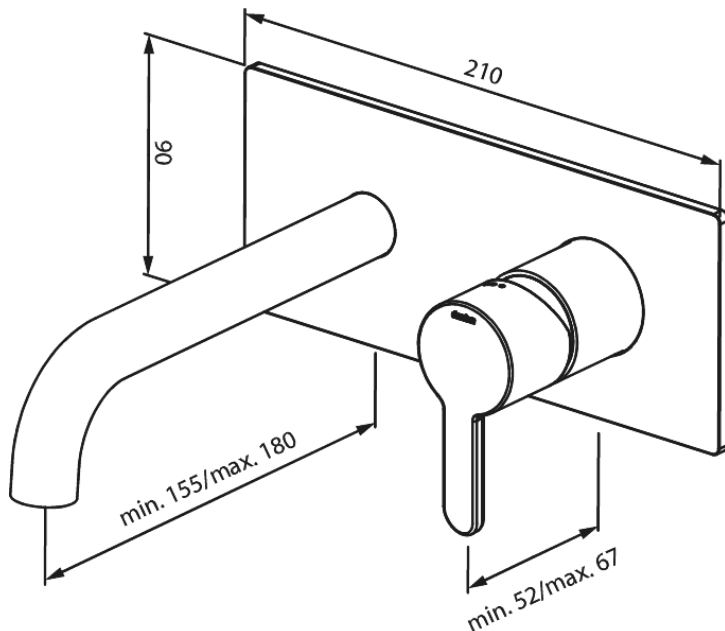

FM Mattsson Denmark ApS
Hvidkærvej 48, 5250 Odense SV, DK-56416218

+45 88 33 00 34 damixa-international@fmmattsongroup.com

Mere information på damixa.com

damixa