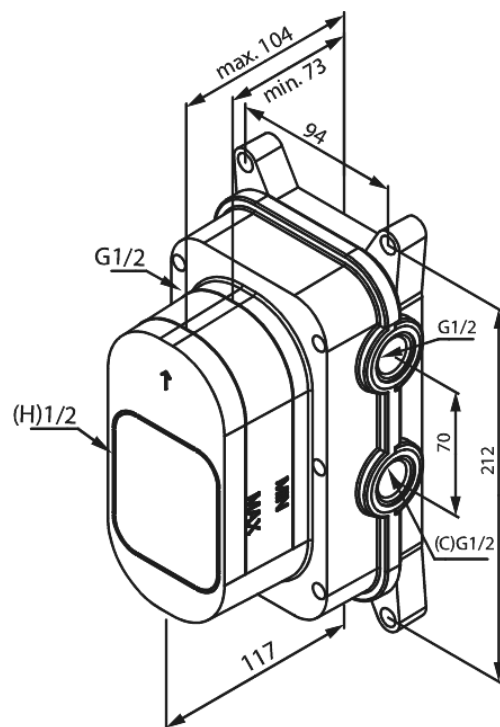

Concealed

Thermostatic 2-Way built in Shower Mixer Box

Article no.: 570340000
Finish: .
Series: Concealed

EAN no.: 5708516834601

Standard features:

Check valves
Build-in depth (min. 73mm - max. 104mm)
Ceramic Parts