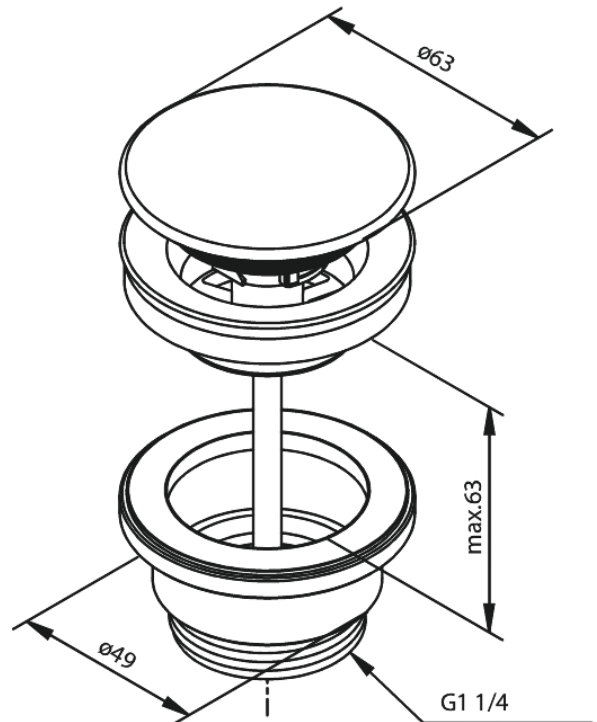

Bathroom Accessories

Basin waste, always open

Article no.: 238607700
Finish: Polished Brass PVD
Series: Bathroom Accessories

EAN no.: 5708516838913

Standard features:

Ø63
Max. 63mm

FM Mattsson Denmark ApS
Hvidkærvej 48, 5250 Odense SV, DK-56416218