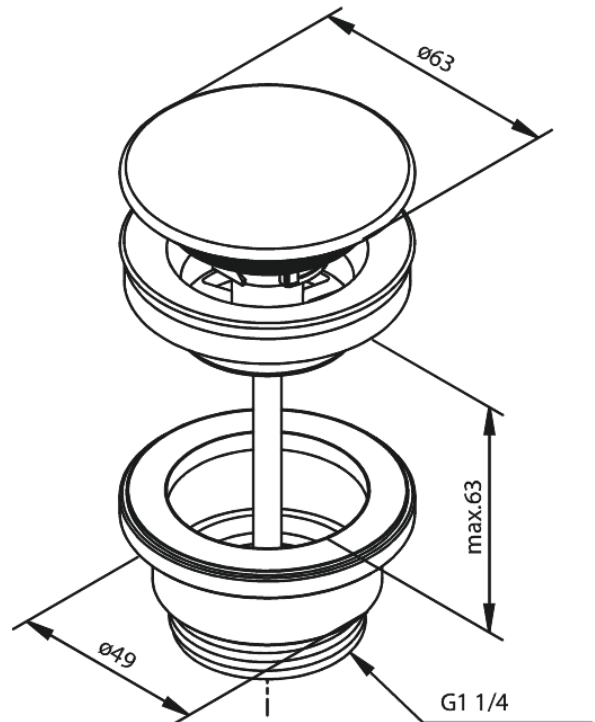

# Basin waste, always open

**Article no.:** 238607700  
**Finish:** Polished Brass PVD  
**Series:** Bathroom Accessories

**EAN no.:** 5708516838913

## Standard features:

Ø63  
Max. 63mm

FM Mattsson Denmark ApS  
Hvidkærvej 48, 5250 Odense SV, DK-56416218

+45 88 33 00 34 [damixa-international@fmmattsongroup.com](mailto:damixa-international@fmmattsongroup.com)