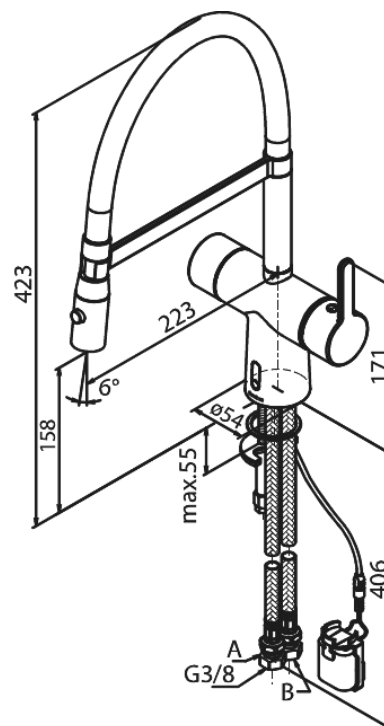

Product features

FM Mattsson Denmark ApS
Hvidkærvej 48, 5250 Odense SV, DK-56416218

+45 88 33 00 34 damixa-international@fmmattsongroup.com

Mere information på damixa.com

damixa