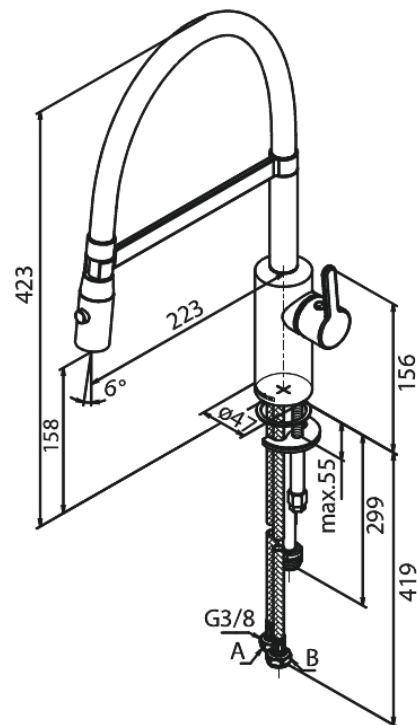

Product features

FM Mattsson Denmark ApS
Hvidkærvej 48, 5250 Odense SV, DK-56416218

+45 88 33 00 34 damixa-international@fmmattsongroup.com

Mere information på damixa.com

damixa