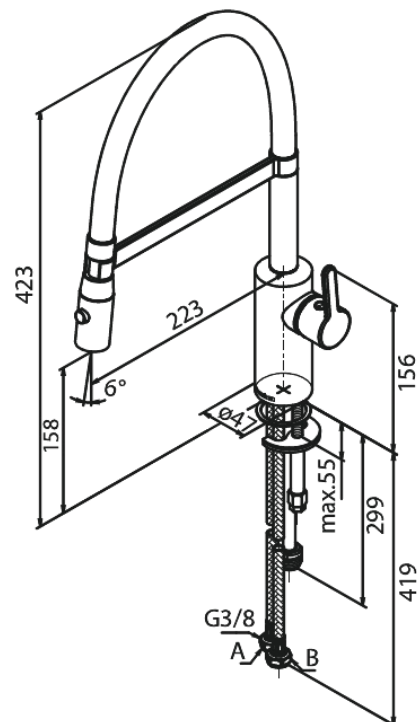

Product features

FM Mattsson Denmark ApS
Hvidkærvej 48, 5250 Odense SV, DK-56416218

+45 88 33 00 34 danmark@fmmattssongroup.com

Mere information på damixa.com

damixa