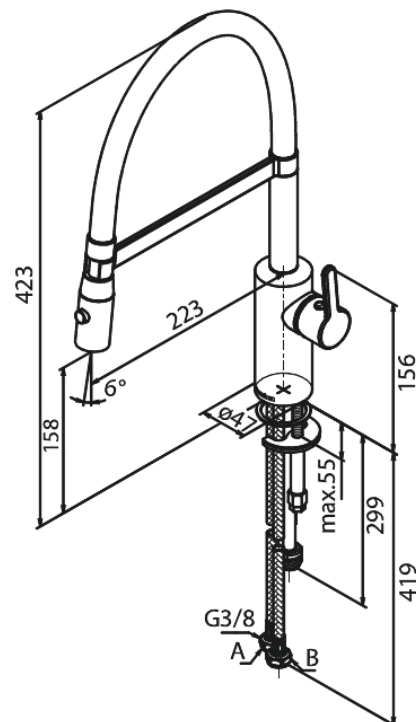

Product features

FM Mattsson Denmark ApS
Hvidkærvej 48, 5250 Odense SV, DK-56416218

+45 88 33 00 34 damixa-international@fmmattsongroup.com

Mere information på damixa.com

damixa