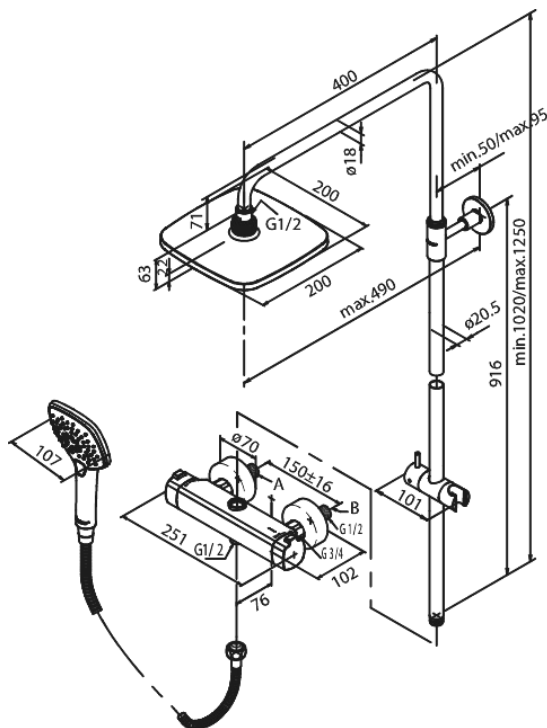

Product features

reddot award
winner

FM Mattsson Mora Group Denmark
Hvidkærvej 48, 5250 Odense SV, DK-56416218

+45 88 33 00 34 damixa-international@fmm-mora.com

Mere information på damixa.com

damixa