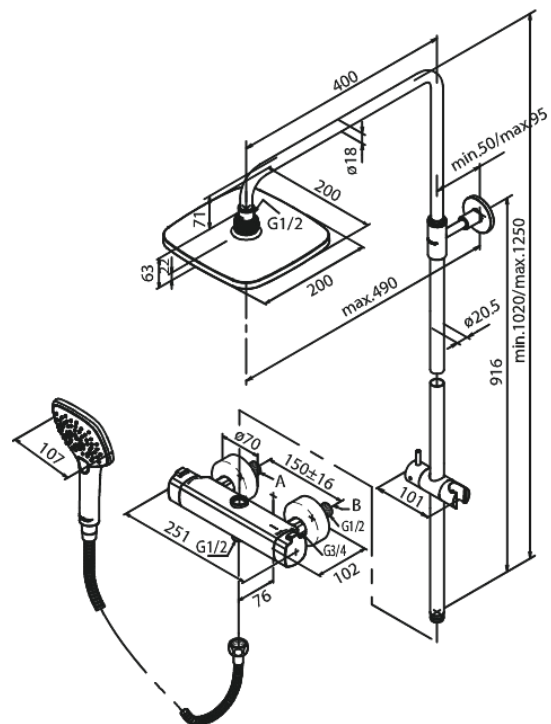

Product features

FM Mattsson Denmark ApS
Hvidkærvej 48, 5250 Odense SV, DK-56416218

+45 88 33 00 34 damixa-international@fmmattssongroup.com

Mere information på damixa.com

damixa