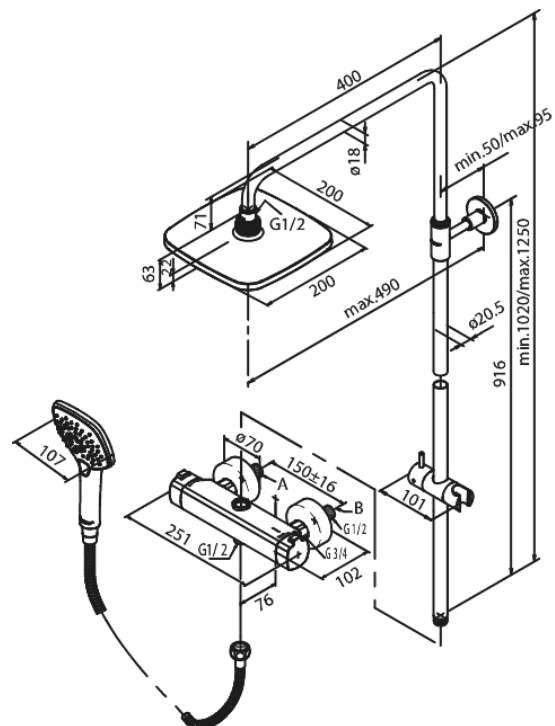

Product features

FM Mattsson Denmark ApS
Hvidkærvej 48, 5250 Odense SV, DK-56416218

+45 88 33 00 34 damixa-international@fmmattssongroup.com

Mere information på damixa.com

damixa