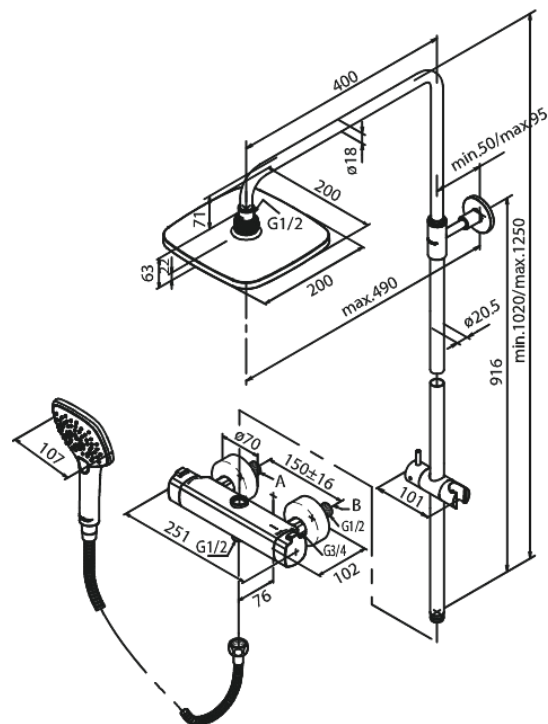

Product features

FM Mattsson Denmark ApS
Hvidkærvej 48, 5250 Odense SV, DK-56416218

+45 88 33 00 34 damixa-international@fmmattsongroup.com

Mere information på damixa.com

damixa