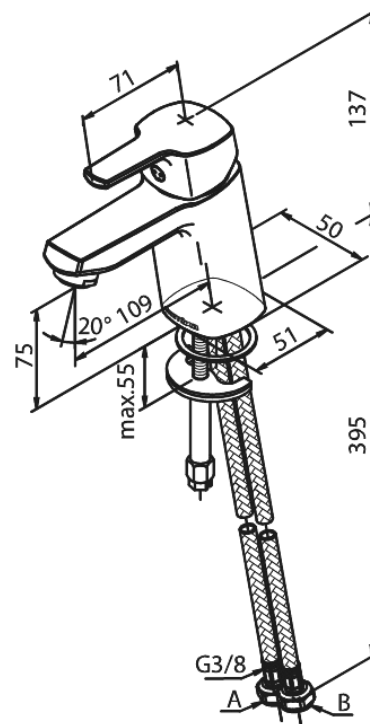

Product features

FM Mattsson Mora Group Denmark
Hvidkærvej 48, 5250 Odense SV, DK-56416218

+45 88 33 00 34 damixa-international@fmm-mora.com

Mere information på damixa.com

damixa