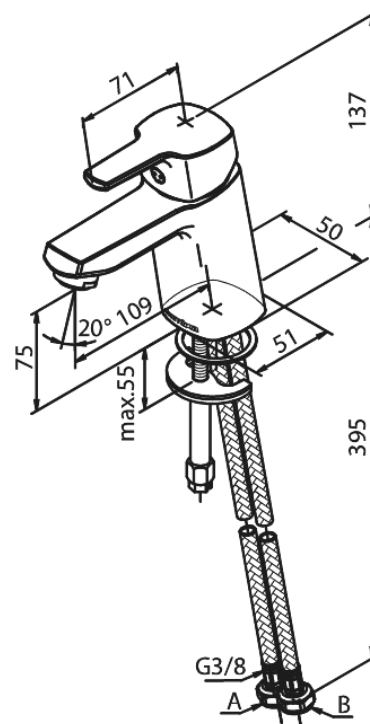

Product features

FM Mattsson Mora Group Denmark
Hvidkærvej 48, 5250 Odense SV, DK-56416218

+45 88 33 00 34 damixa-international@fmm-mora.com

Mere information på damixa.com

damixa