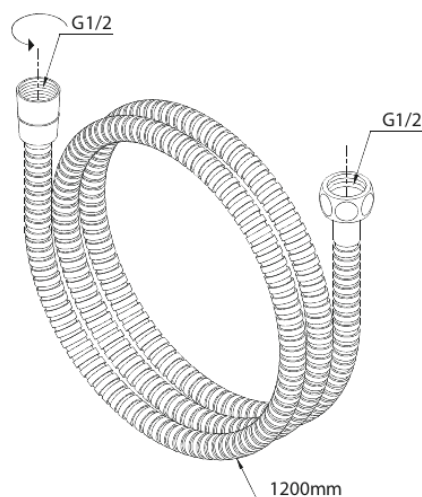

Shower Accessories

Shower Hose Metal (1200 mm)

Article no.: 766926100
Finish: Matt black
Series: Shower Accessories

EAN no.: 5708516831563

FM Mattsson Denmark ApS
Hvidkærvej 48, 5250 Odense SV, DK-56416218