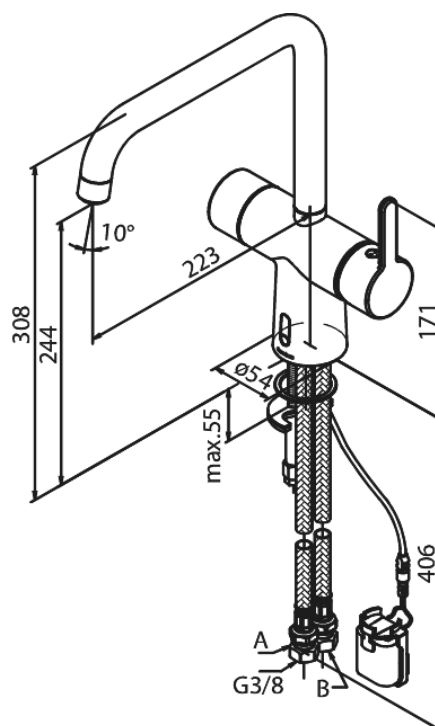

Product features

FM Mattsson Mora Group Denmark
Hvidkærvej 48, 5250 Odense SV, DK-56416218

+45 88 33 00 34 damixa-international@fmm-mora.com

Mere information på damixa.com

damixa