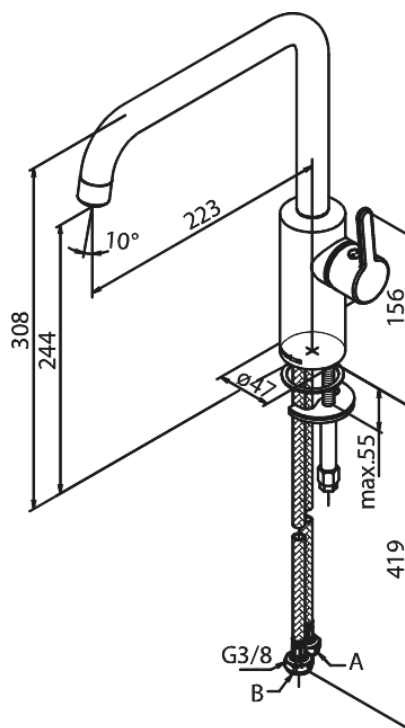

Silhouet

Kitchen Mixer

Article no.: 740862100
Finish: Matt White
Series: Silhouet

EAN no.: 5708516830375

Standard features:

120° swivel limitation
Ceramic cartridge
Cold-start
Rub-Clean
8/l min aerator

Product features