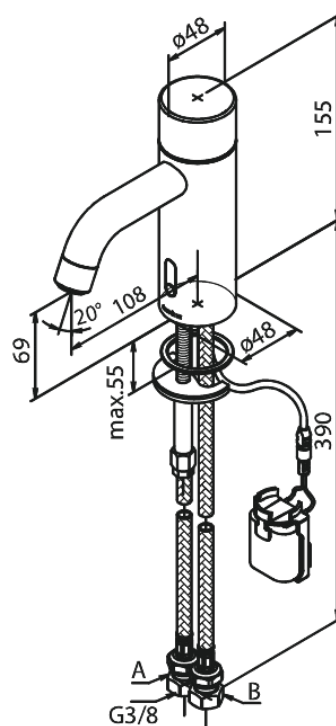

Product features

FM Mattsson Denmark ApS
Hvidkærvej 48, 5250 Odense SV, DK-56416218

+45 88 33 00 34 damixa-international@fmmattsongroup.com

Mere information på damixa.com

damixa