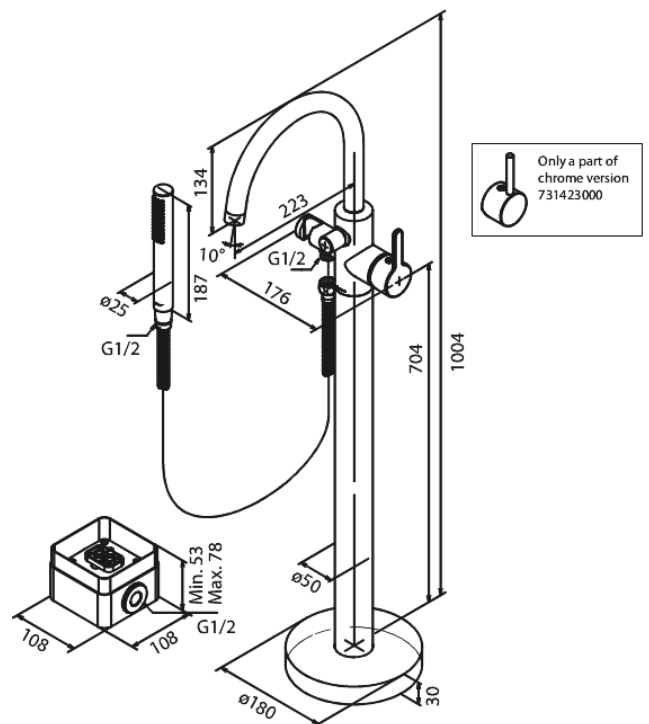

Product features

FM Mattsson Denmark ApS
Hvidkærvej 48, 5250 Odense SV, DK-56416218

+45 88 33 00 34 danmark@fmmattssongroup.com

Mere information på damixa.com

damixa