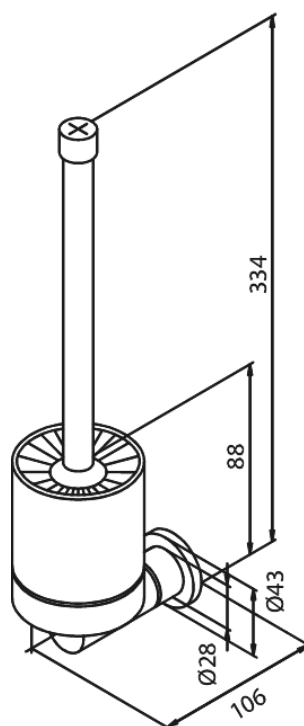

# Toilet Brush and Holder

**Article no.:** 483012100  
**Finish:** Matt White  
**Series:** Bathroom Accessories

**EAN no.:** 5708516831594

FM Mattsson Denmark ApS  
Hvidkærvej 48, 5250 Odense SV, DK-56416218