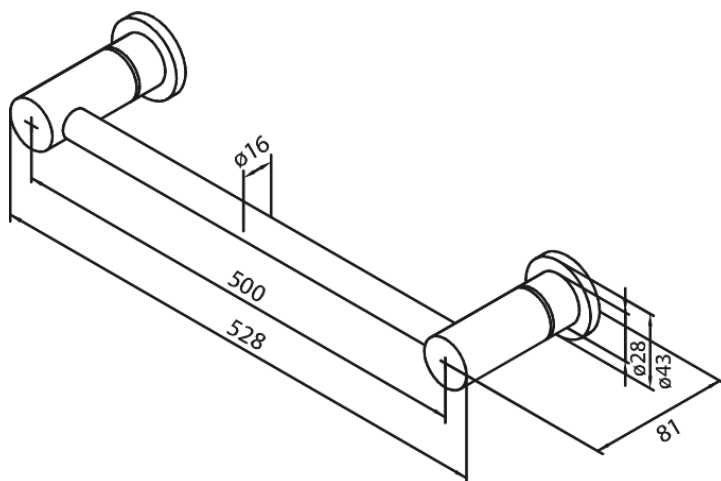

Bathroom Accessories

Towel Rail 500 mm

Article no.: 483042100
Finish: Matt White
Series: Bathroom Accessories

EAN no.: 5708516831648

Standard features:

Can be shortened

FM Mattsson Denmark ApS
Hvidkærvej 48, 5250 Odense SV, DK-56416218