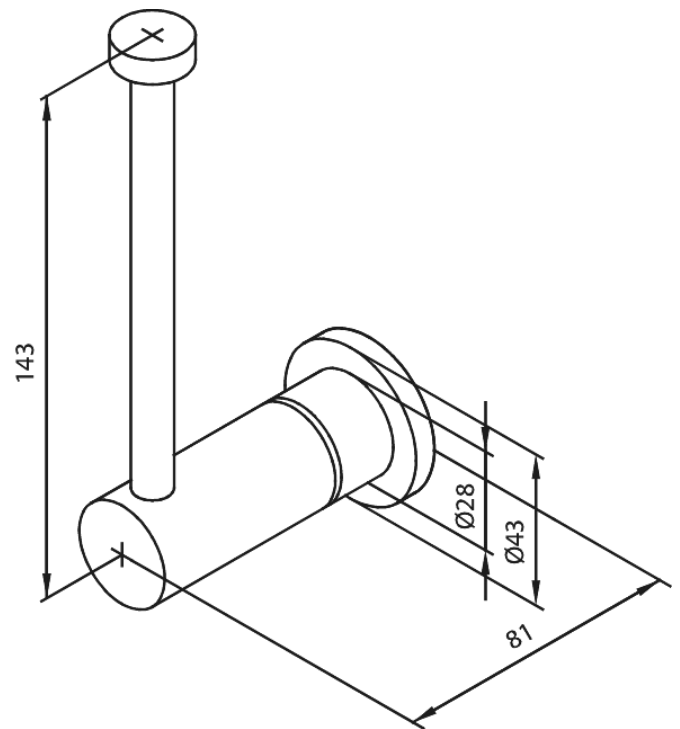

Silhouet

Spare Toilet Roll Holder

Article no.: 483178700
Finish: Brushed Copper PVD
Series: Silhouet

EAN no.: 5708516831884

FM Mattsson Denmark ApS
Hvidkærvej 48, 5250 Odense SV, DK-56416218

+45 88 33 00 34 damixa-international@fmm-mora.com