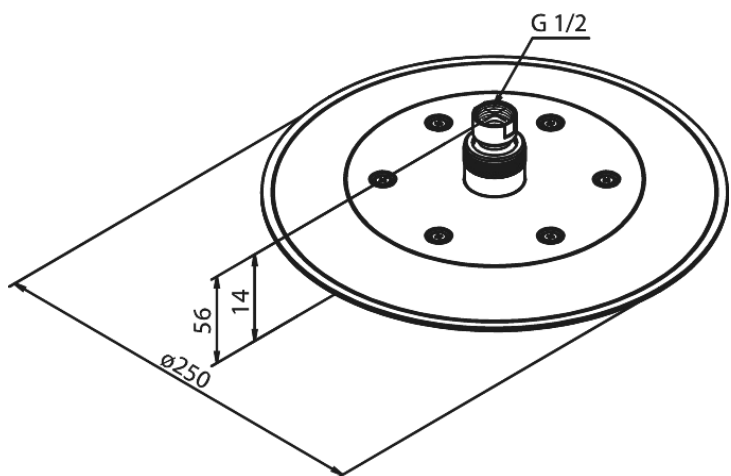

Silhouet

Head Shower

Article no.: 766632100
Finish: Matt White
Series: Silhouet

EAN no.: 5708516830429

Standard features:

Water consumption max.9 l/min
Ø250mm

Product features

FM Mattsson Mora Group Denmark
Hvidkærvej 48, 5250 Odense SV, DK-56416218