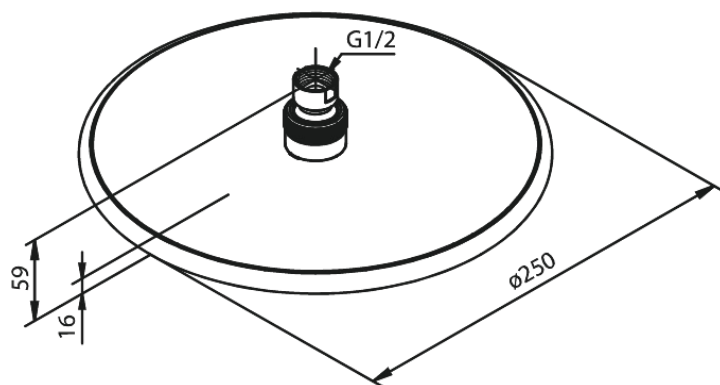

Silhouet

Bell

Article no.: 766632100
Finish: Matt White
Series: Silhouet

EAN no.: 5708516830429

Standard features:

Water consumption max.9 l/min
Ø250mm

Product features

FM Mattsson Denmark ApS
Hvidkærvej 48, 5250 Odense SV, DK-56416218