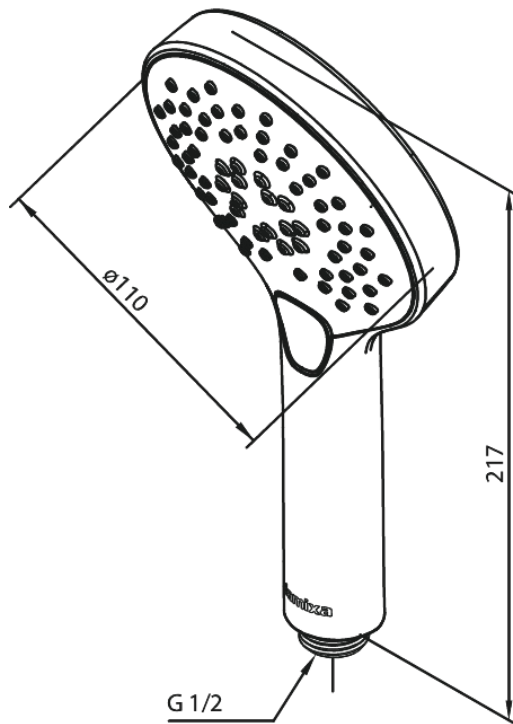

Silhouet

Hand Shower

Article no.: 766862100
Finish: Matt White
Series: Silhouet

EAN no.: 5708516830436

Standard features:

Water consumption max.9 l/min
3 spray modes

Product features

FM Mattsson Denmark ApS
Hvidkærvej 48, 5250 Odense SV, DK-56416218