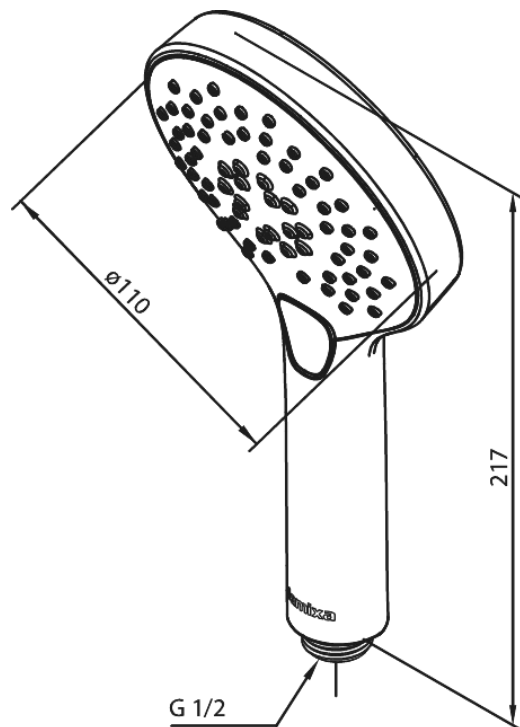

Silhouet

Hand Shower

Article no.: 766862100
Finish: Matt White
Series: Silhouet

EAN no.: 5708516830436

Standard features:

Water consumption max.9 l/min
3 spray modes

Product features

FM Mattsson Mora Group Denmark
Hvidkærvej 48, 5250 Odense SV, DK-56416218