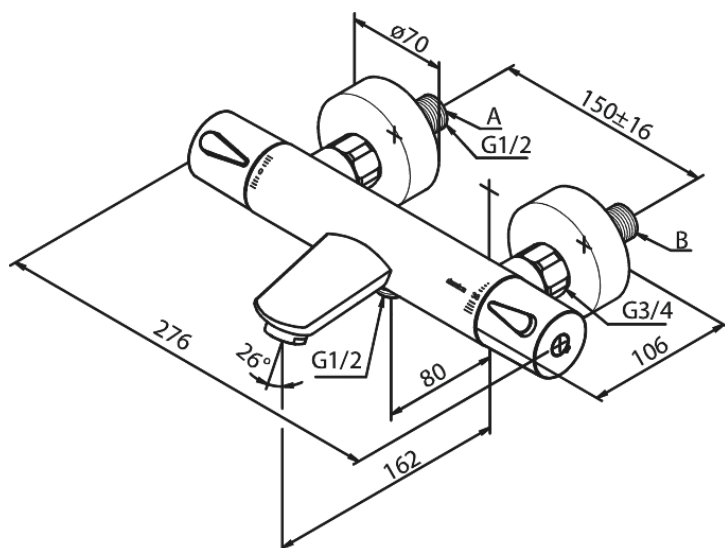

FM Mattsson Mora Group Denmark
Hvidkærvej 48, 5250 Odense SV, DK-56416218

+45 88 33 00 34 damixa-international@fmm-mora.com

Mere information på damixa.com

damixa