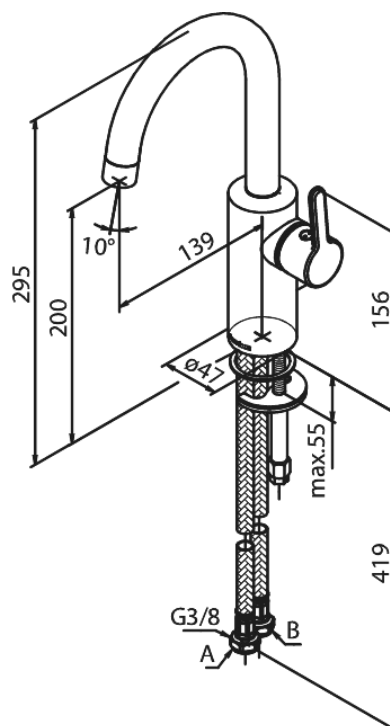

Product features

FM Mattsson Mora Group Denmark
Hvidkærvej 48, 5250 Odense SV, DK-56416218

+45 88 33 00 34 damixa-international@fmm-mora.com

Mere information på damixa.com

damixa