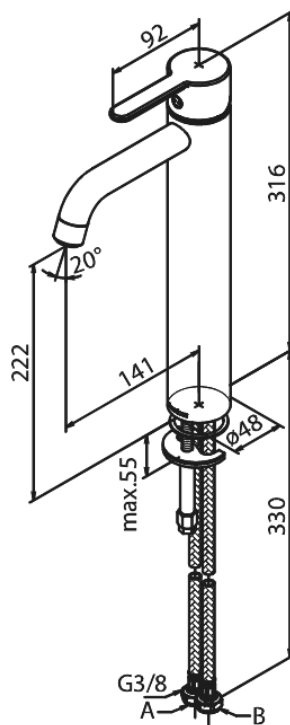

Product features

FM Mattsson Mora Group Denmark
Hvidkærvej 48, 5250 Odense SV, DK-56416218

+45 88 33 00 34 damixa-international@fmm-mora.com

Mere information på damixa.com

damixa