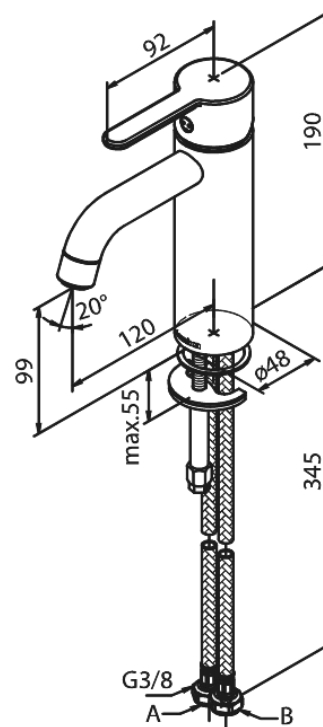

Product features

FM Mattsson Mora Group Denmark
Hvidkærvej 48, 5250 Odense SV, DK-56416218

+45 88 33 00 34 damixa-international@fmm-mora.com

Mere information på damixa.com

damixa