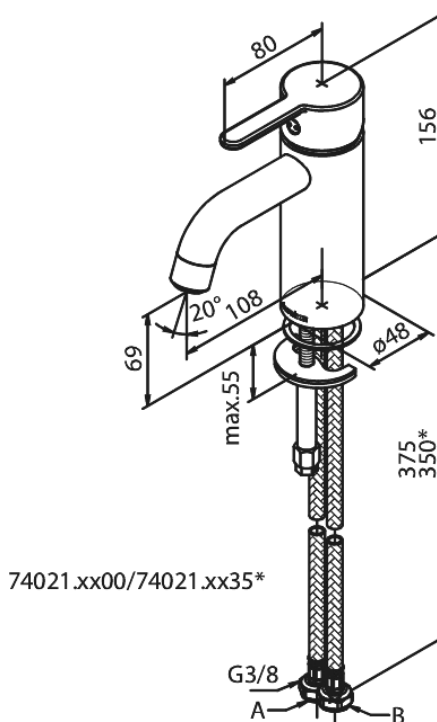

Product features

FM Mattsson Mora Group Denmark
Hvidkærvej 48, 5250 Odense SV, DK-56416218

+45 88 33 00 34 damixa-international@fmm-mora.com

Mere information på damixa.com

damixa