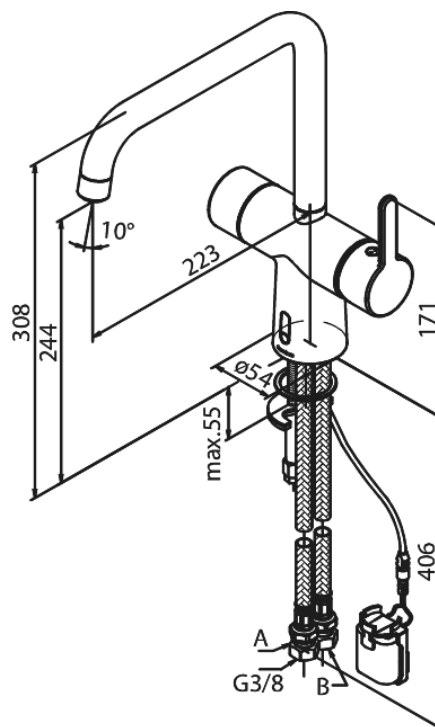

Product features

FM Mattsson Mora Group Denmark
Hvidkærvej 48, 5250 Odense SV, DK-56416218

+45 88 33 00 34 damixa-international@fmm-mora.com

Mere information på damixa.com

damixa