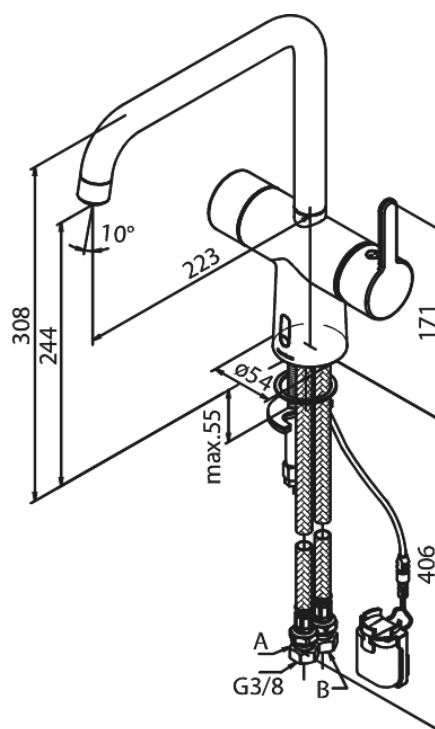

Product features

FM Mattsson Mora Group Denmark
Hvidkærvej 48, 5250 Odense SV, DK-56416218

+45 88 33 00 34 damixa-international@fmm-mora.com

Mere information på damixa.com

damixa