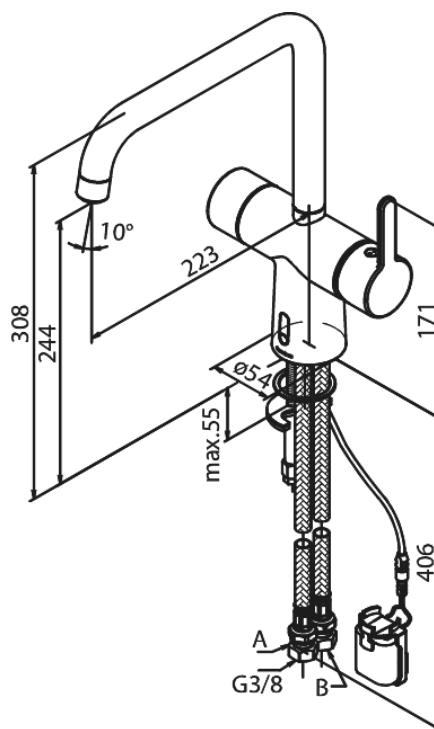

FM Mattsson Mora Group Denmark
Hvidkærvej 48, 5250 Odense SV, DK-56416218

+45 88 33 00 34 damixa-international@fmm-mora.com

Mere information på damixa.com

damixa