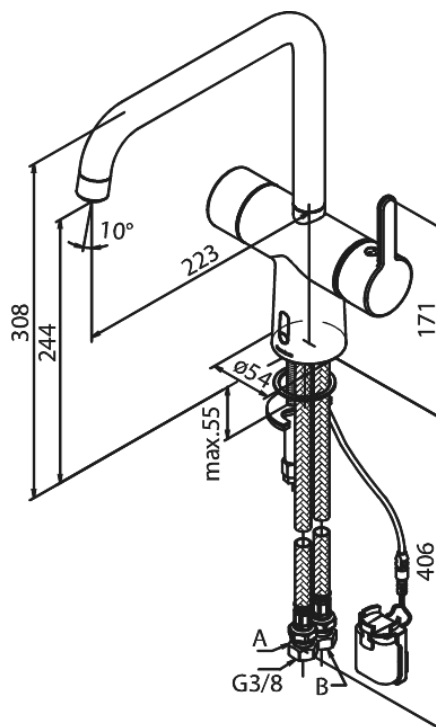

FM Mattsson Denmark ApS
Hvidkærvej 48, 5250 Odense SV, DK-56416218

+45 88 33 00 34 damixa-international@fmm-mora.com

Mere information på damixa.com

damixa