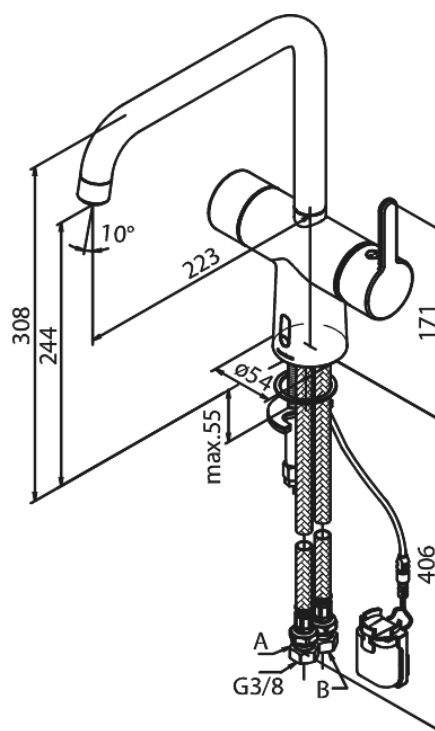

Product features

FM Mattsson Mora Group Denmark
Hvidkærvej 48, 5250 Odense SV, DK-56416218

+45 88 33 00 34 damixa-international@fmm-mora.com

Mere information på damixa.com

damixa